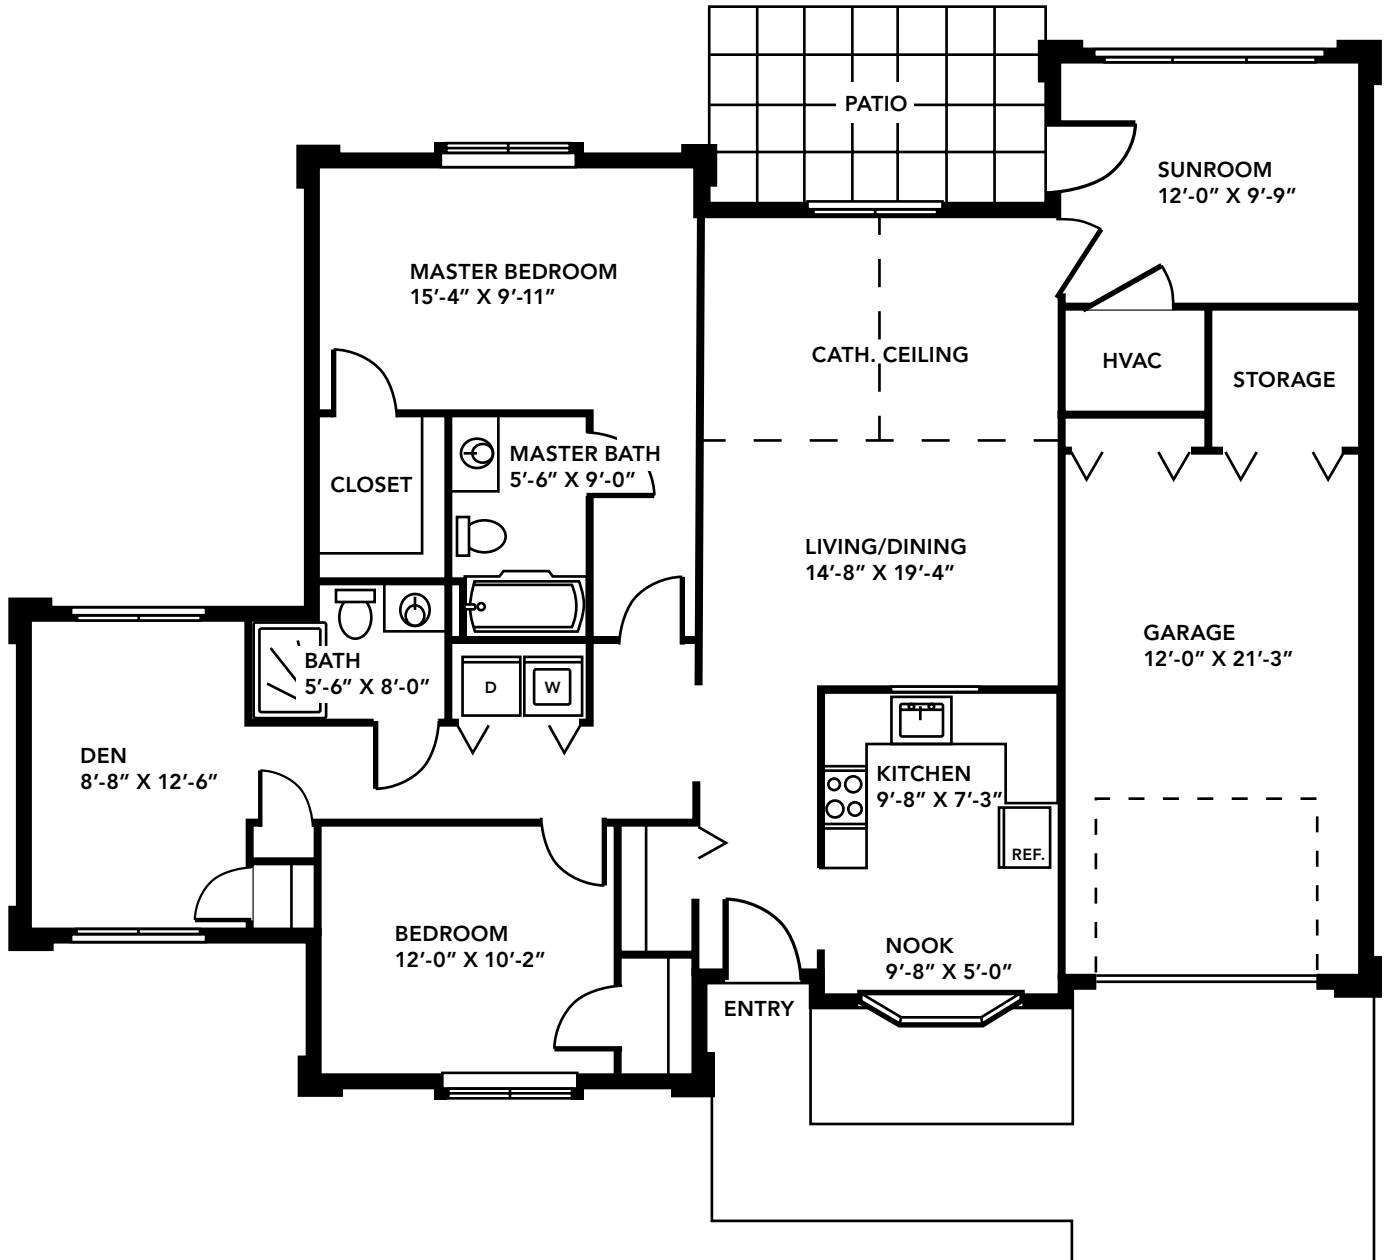

arbor glen
perfecting the art of living

Two Bedroom Meadow Villa/Den

1,820 sq.ft. (including 288 sq.ft. garage)

Dimensions may vary. Measure spaces for accuracy.