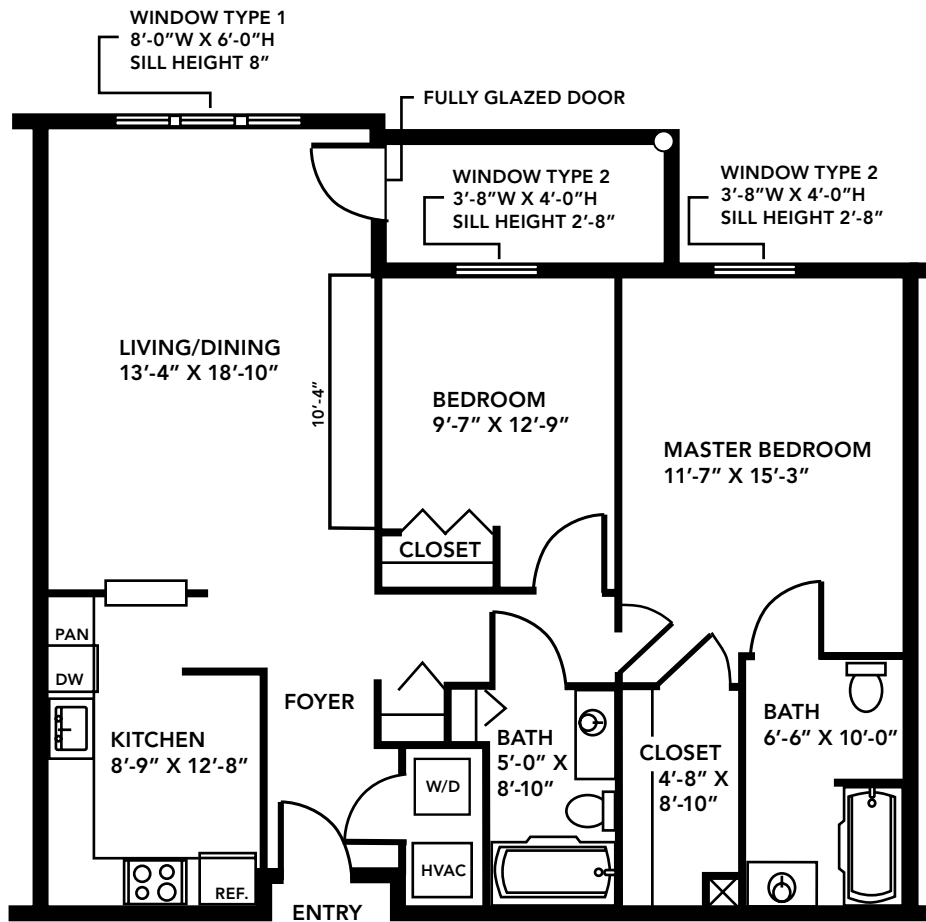

arbor glen

perfecting the art of living

Two Bedroom

1,056 sq.ft.

Dimensions may vary. Measure spaces for accuracy.