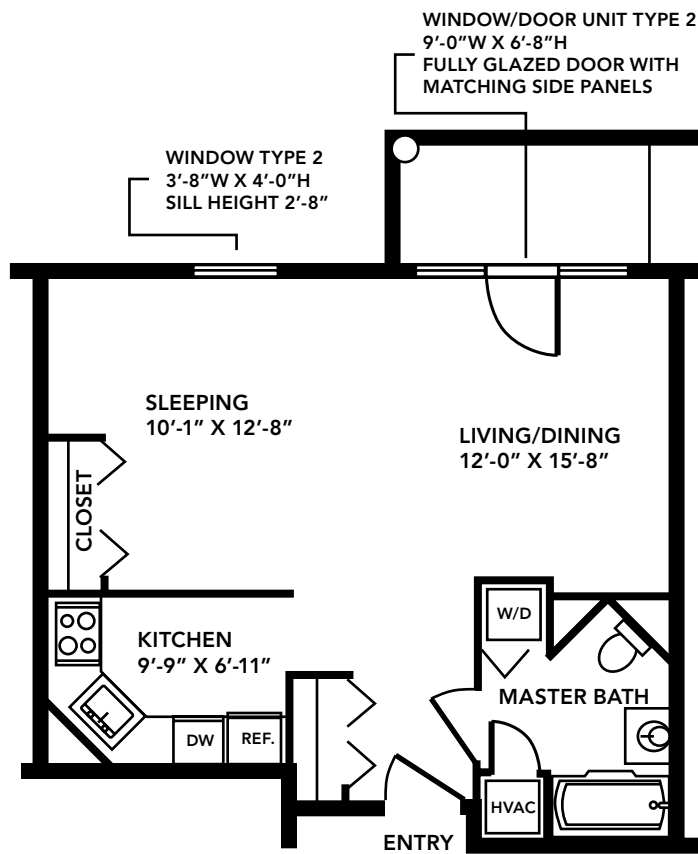

arbor glen

perfecting the art of living

Studio 3

588 sq.ft.

Dimensions may vary. Measure spaces for accuracy.