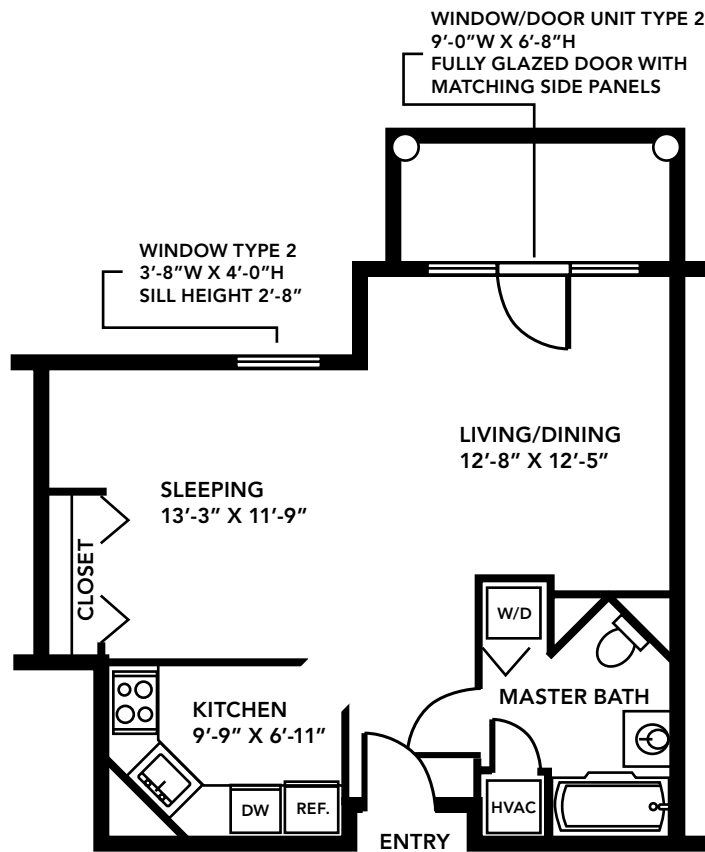

arbor glen

perfecting the art of living

Studio 1

558 sq.ft.

Dimensions may vary. Measure spaces for accuracy.