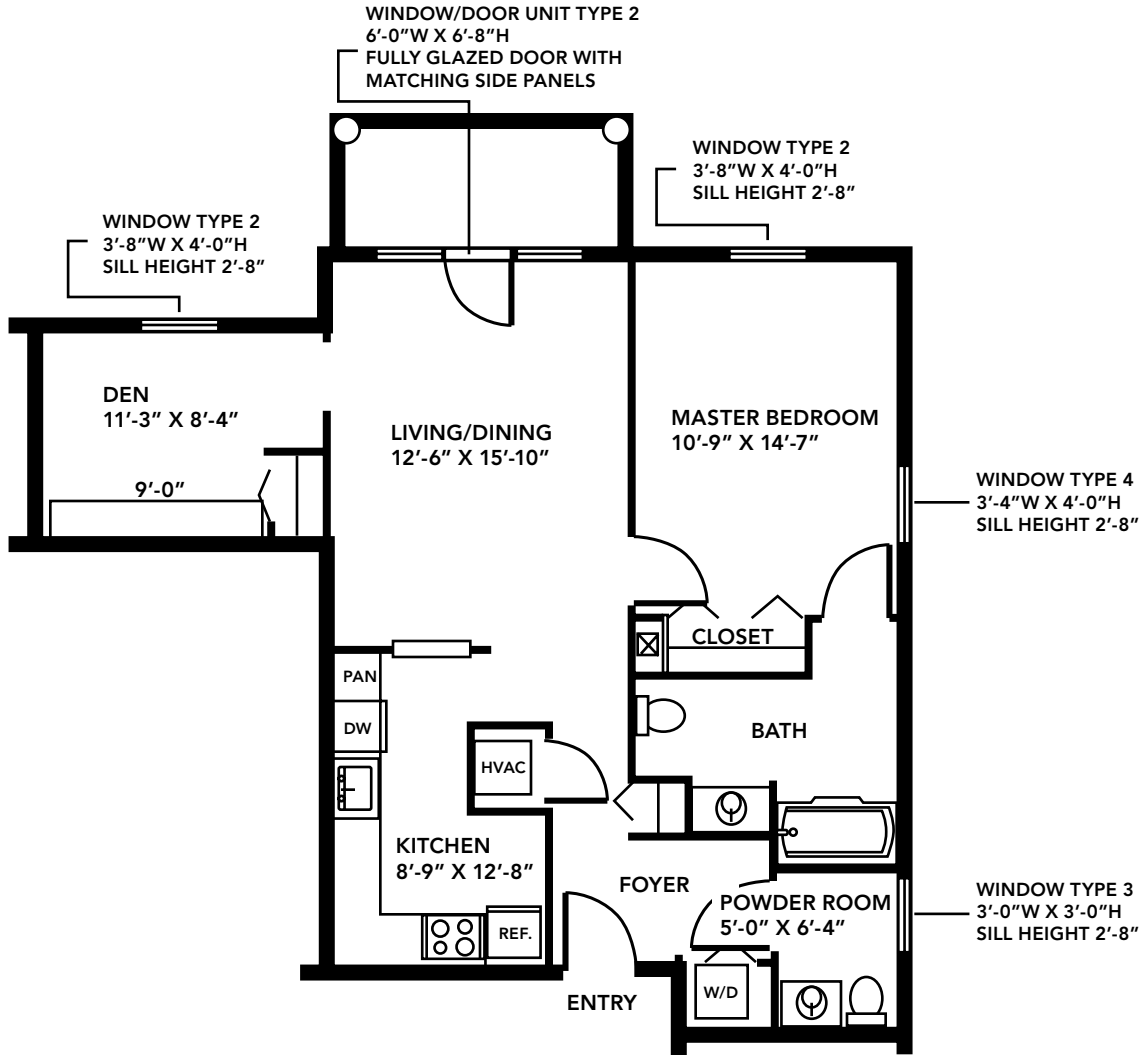

arbor glen

perfecting the art of living

One Bedroom Deluxe

859 sq.ft.

Dimensions may vary. Measure spaces for accuracy.